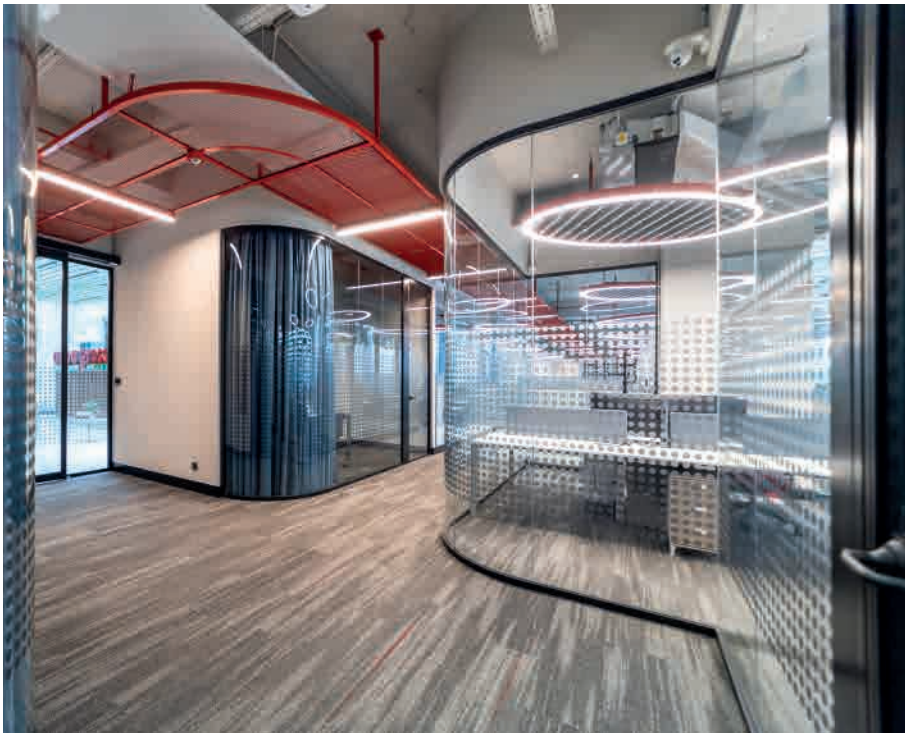

Anpa Work Center is a business complex in Istanbul, Turkey for Anpa Gross. It provides office spaces and facilities for various enterprises, promoting a collaborative and professional environment. The building is used for the Anpa Gross headquarters.